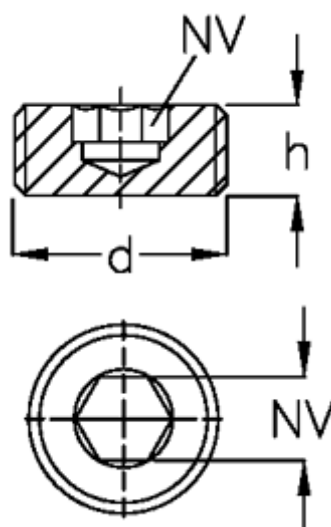

# Data Sheet

Article number: 20252M2415A  
Description: E+G Blanking plugs  
GN 252-M24x1.5-A

## Measures

---

d	= M24x1,5
H	= 12
Internal hexagon	= 14